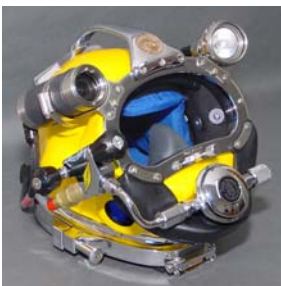

## SEASPY CONTROL UNIT

### Model D

Weighing only 11 Kg and housed in a durable yellow Polypropylene case, this unit provides the ultimate in portable controllers for our Seaspy underwater video cameras and lights.

- Very portable at only 11Kg
- Weatherproof when closed.
- 15 inch Colour LCD Display
- Sony Digital 8 Video Recorder
- Controls for Camera focus & Power
- 100 Watt variable intensity light supply
- Connection for microphone
- Built in audio speaker.
- External Video Typewriter socket
- Composite video and Firewire outputs
- Operation from 95 to 250 volts AC

A 15 inch colour active matrix TFT LCD display mounted in the case lid behind a scratch resistant Polycarbonate window displays a clear and bright image from any of Submertec's` Seaspy cameras.

This display has a wide viewing angle, which allows the picture to be viewed by several people at once during recording and playback.

SEASPY MODEL D CONTROL UNIT SPECIFICATION	
Dimensions	490mm wide, 394mm deep and 190mm high (when closed)
Weight	11Kg (24lb)
Power Supply	95 to 250 volts AC at 3 Amps
Display	15 inch colour TFT LCD
Controls	Camera power, focus, light intensity, VCR & display
Light Supply	For 24 volt 100 Watt lamps – cable compensation up to 30v
VCR	Sony Digital 8
Outputs	Composite video, Audio, Firewire